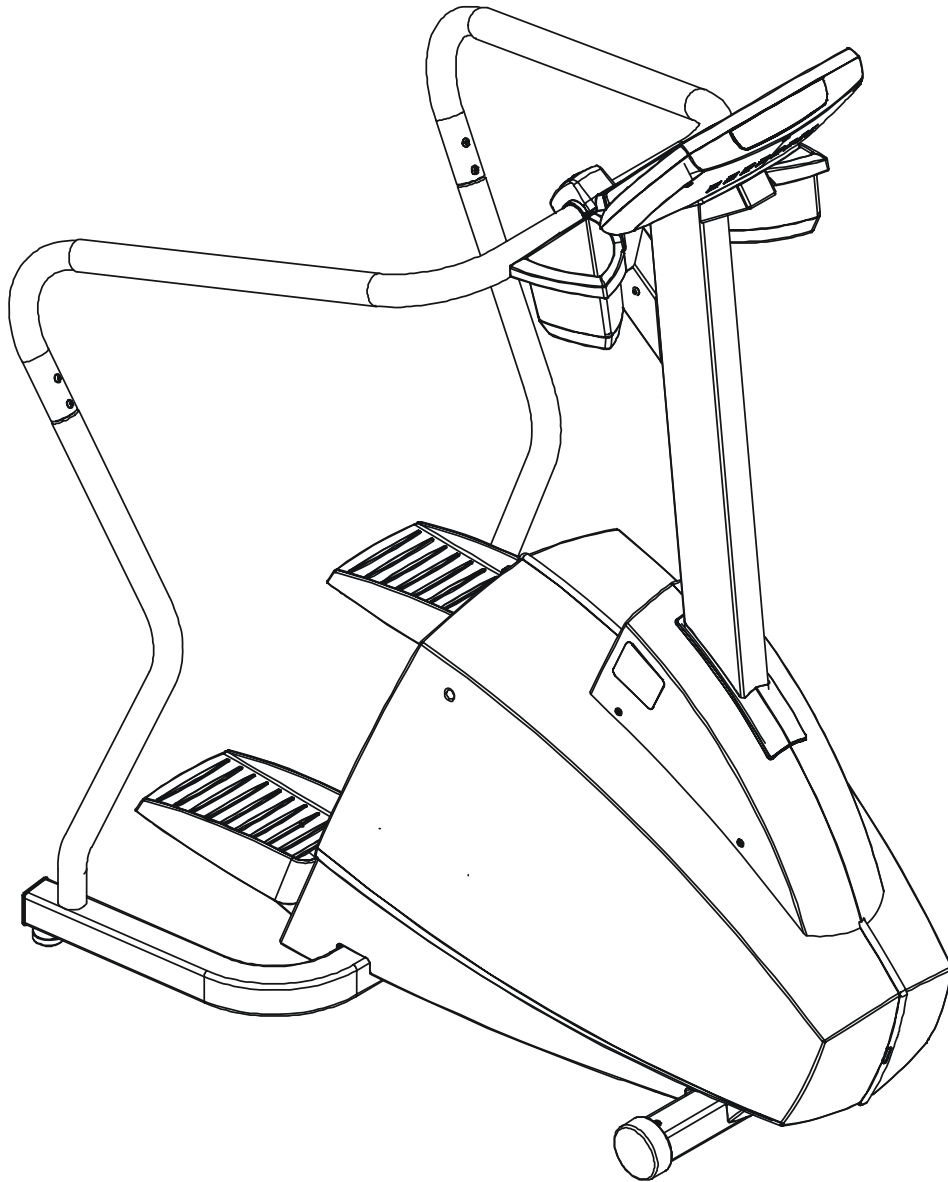

LifeFitness

ARCTIC SILVER 95Si Stairclimber

Customer Support Services
PARTS MANUAL rev 09 Sep 2008

	Page
Console Components.....	4
Frame Components	5
Shrouds and Pedal Tube.....	6
Pedal Assembly	7
Clutch/Shaft/Pulley Assembly	8
Left Clutch Assembly	9
Crossover Pulley Assembly.....	10
Alternator Assembly	11
Guide Rollers.....	12
Power Control Board and Resistors	13
Polar Receiver Assembly	14
Cables.....	15

Description	Part No.
Operation Manual	M051-00K47-A025
Hardware Bag	AK47-00106-0000
Touch-up Paint: Spray Can 0.5 oz. Bottle w/Applicator 0.33 oz. pen	0017-00008-0204 0017-00008-0205 0017-00008-0206
Service Manual	M051-00K47-A013

ARCTIC SILVER 95Si
Shrouds and Pedal Tube

95S-0XXX-02
S/N ACF10000 and up

Description	Part No.
Domestic 120/60 Battery Charge w/Cord	118E-00001-0165
Universal Battery Charger w/o Line Cord	118E-00001-0166
Line Cord 220V/60Hz	0017-00003-0704
Line Cord 100V/50Hz	
Line Cord 240+	0017-00003-0918
Line Cord 220V/50Hz	0017-00003-0691
Line Cord 200V/50Hz	
Line Cord 230V/50Hz	